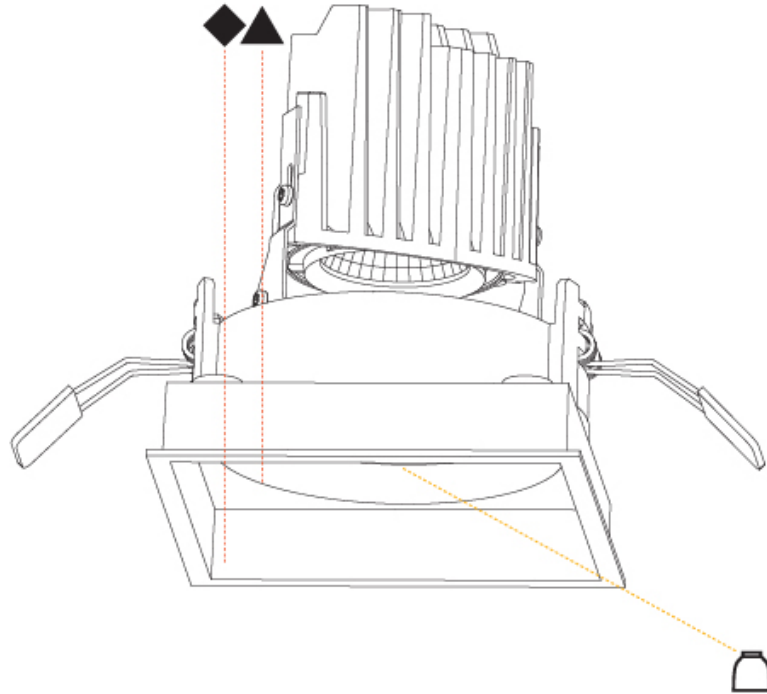

BIONIQ SQUARE DEEP RECESSED

A35368-

For Color / Finish Chart & Symbology see Appendix or product page downloadable area.

	27K	35K	30K	40K	°K
Color Temperature	2700K	3500K	3000K	4000K	
Reflector	20	40	60		
	20°	40°	60°		

ORDER-EXAMPLE: **◆ ▲ °K ◻**
L3XXXX- 02 02 30K 20
Black Black 3000K 20°